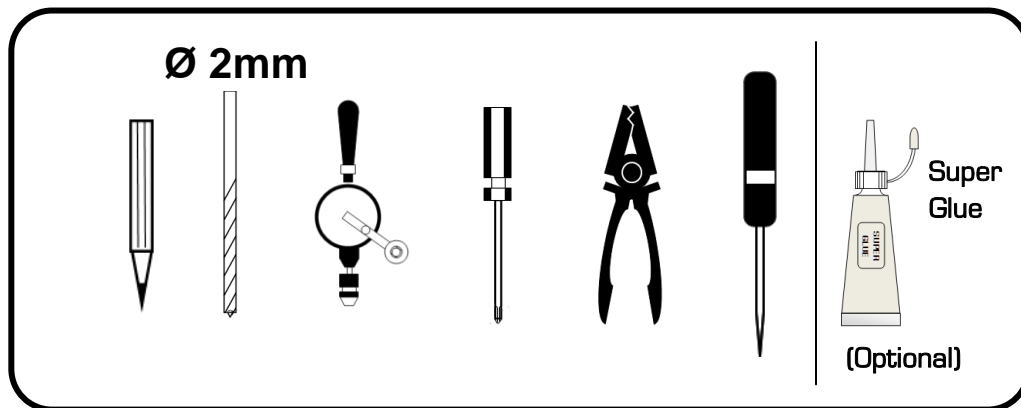

sd

Advisory

- Keep any small parts, screws and tools away from children.
- Take care when using tools.
- Take your time fitting the SD.
- Try to be precise as possible when marking points.
- Do not over-tighten screws.

The SD is 'added' to manufacturers' products and is classed as a 'furniture add-on' and as an 'underneath shelf drawer'. The SD is an independently made idea/creation/product, first built in December 2012.