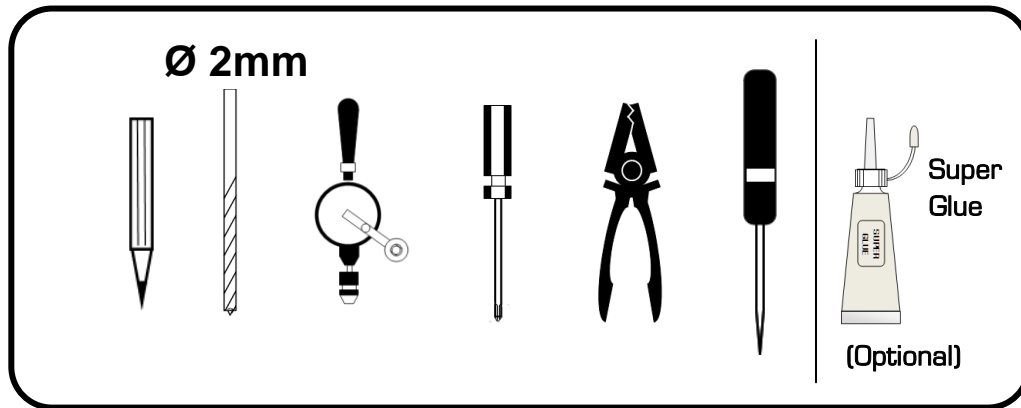

sd

Advisory

- Keep any small parts, screws and tools away from children.
- Take care when using tools.
- Take your time fitting the SD.
- Try to be precise as possible when marking points.
- Do not over-tighten screws.

The SD is 'added' to manufacturers' products and is classed as a 'furniture add-on' and as an 'underneath shelf drawer'. The SD is an independently made idea/creation/product, first built in December 2012.